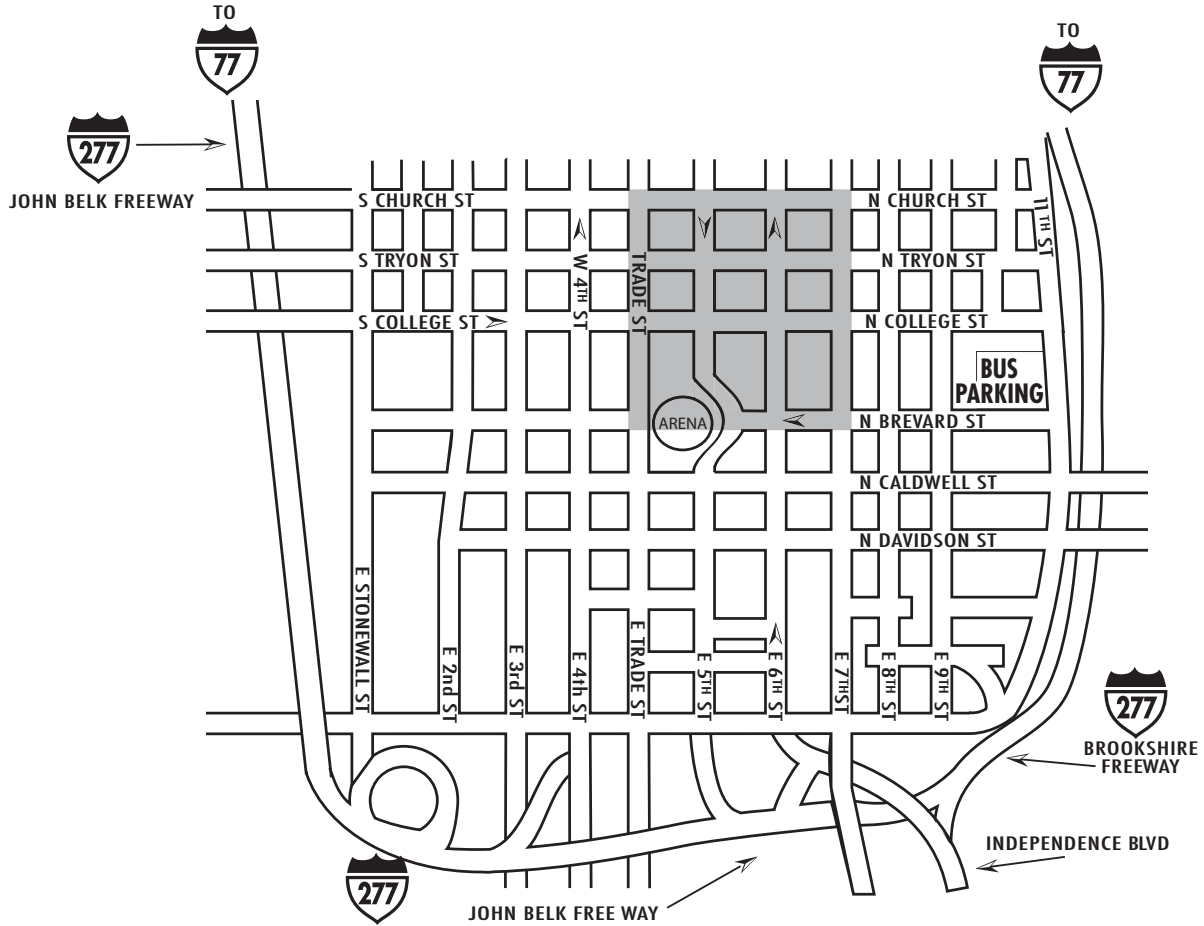

DIRECTIONS to Spirit Square

345 N. College Street • Charlotte, NC • 704.372.1000

Spirit Square is located on 345 N. College Street, between Tryon & College on 7th Street, adjacent to the Public Library and across from Discovery Place.

Enter through Tryon or College Street doors.

AREA OF DETAIL

- P** denotes Parking Garage
- E** denotes Parking Entrance
- V** denotes Valet Parking