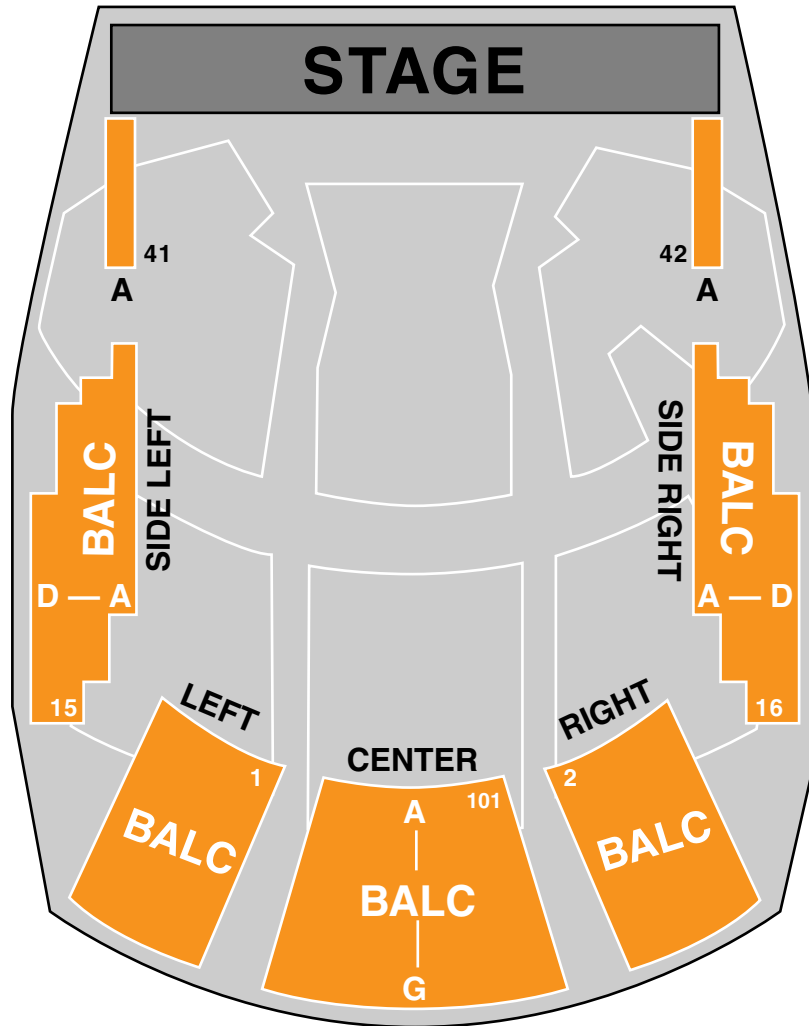

McGLOHON THEATRE

Seating chart sponsored by

ORCHESTRA LEVEL

BALCONY LEVEL

ORCHESTRA
 ORCHESTRA II
 BALCONY
 ♿ ACCESSIBLE