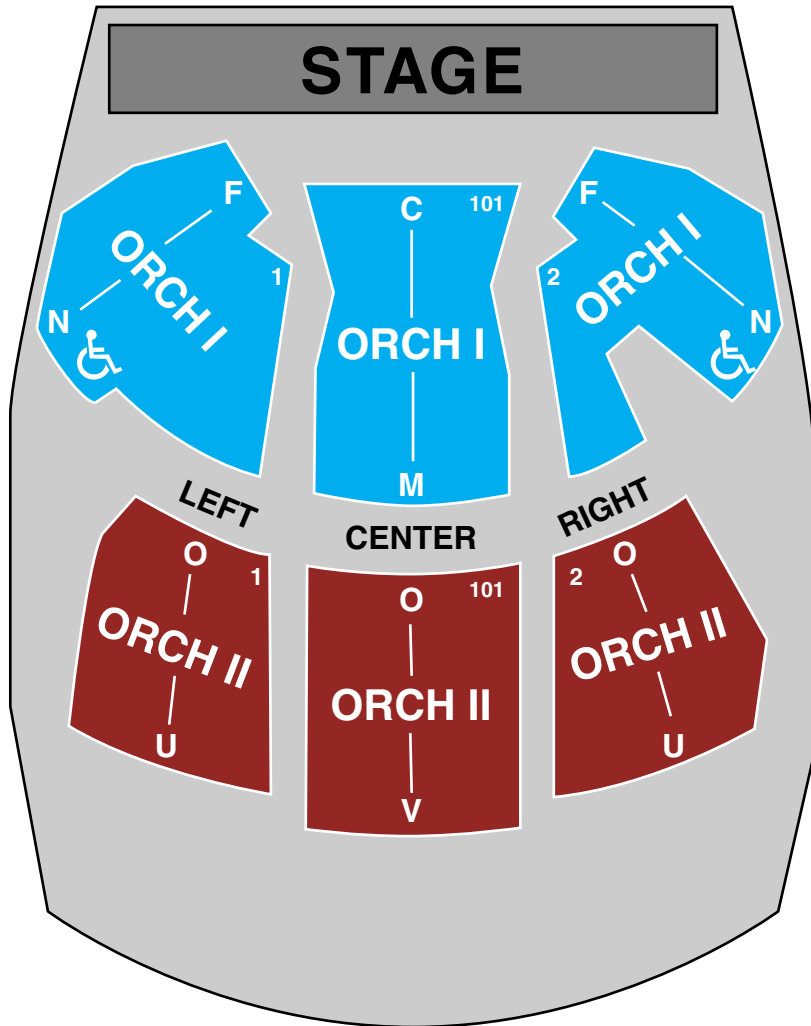

McGLOHON THEATRE

Seating chart sponsored by

ORCHESTRA LEVEL

BALCONY LEVEL

ORCHESTRA
 ORCHESTRA II
 BALCONY
 ♿ ACCESSIBLE